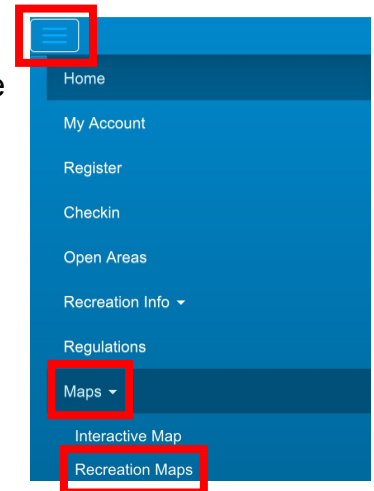

FORT WAINWRIGHT, ALASKA CONSERVATION MANAGEMENT PROGRAM

GPS-enabled Recreation Maps *work without internet or cell service*

Recreators on military land have a new tool to help keep them on track. GPS-enabled PDF maps of Fort Wainwright Training Areas can be downloaded to a smart-phone or mobile device with GPS capabilities, and the phone's GPS will let you know where you are, even if you are not on a wireless or cellular network.

Download a mobile app

Install a FREE interactive PDF maps app before downloading a recreation map. There are a variety of applications designed to read geospatial PDFs, some are free. Choose an app that will read a geospatial PDF without an internet connection on your mobile device. The Fort Wainwright Natural Resources Program cannot endorse a specific product, but we will use PDF Maps Avenza as an example in these instructions.

Note: Android users need not create an account after downloading the app. Select the option to register later.

Note: All users must allow location services when/if prompted by the app. Otherwise, the GPS functionality will not work as intended.

Navigate to the Recreation Maps

On your device, visit usartrak.isportsman.net and tap on the icon, then Maps, and then Recreation Maps.

Avenza PDF Maps By Avenza Systems Inc.

Select a Training Land Recreation Map

Tap on the Recreation Map you would like to download.

Note: The Standard Definition maps will download more quickly, and use less cellular data if you are not on wifi.

Fort Wainwright Training Land Recreation Maps

- Fort Wainwright Recreation Map - High Definition
- Fort Wainwright Recreation Map - Standard Definition
- Donnelly Training Area Recreation Map - High Definition
- Donnelly Training Area Recreation Map - Standard Definition