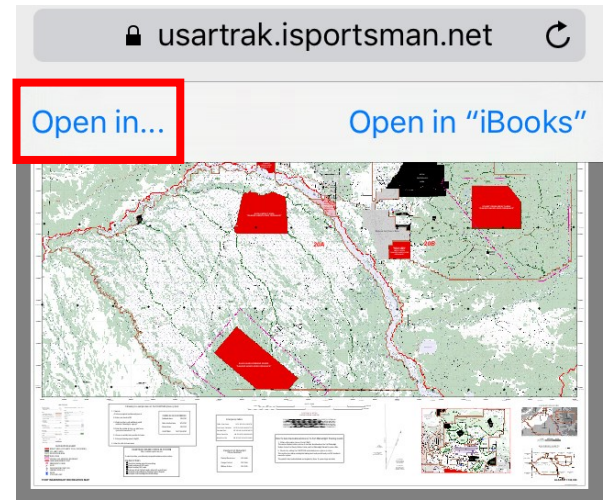

Open the map in the mobile app

Tap on the map, then select Open in...