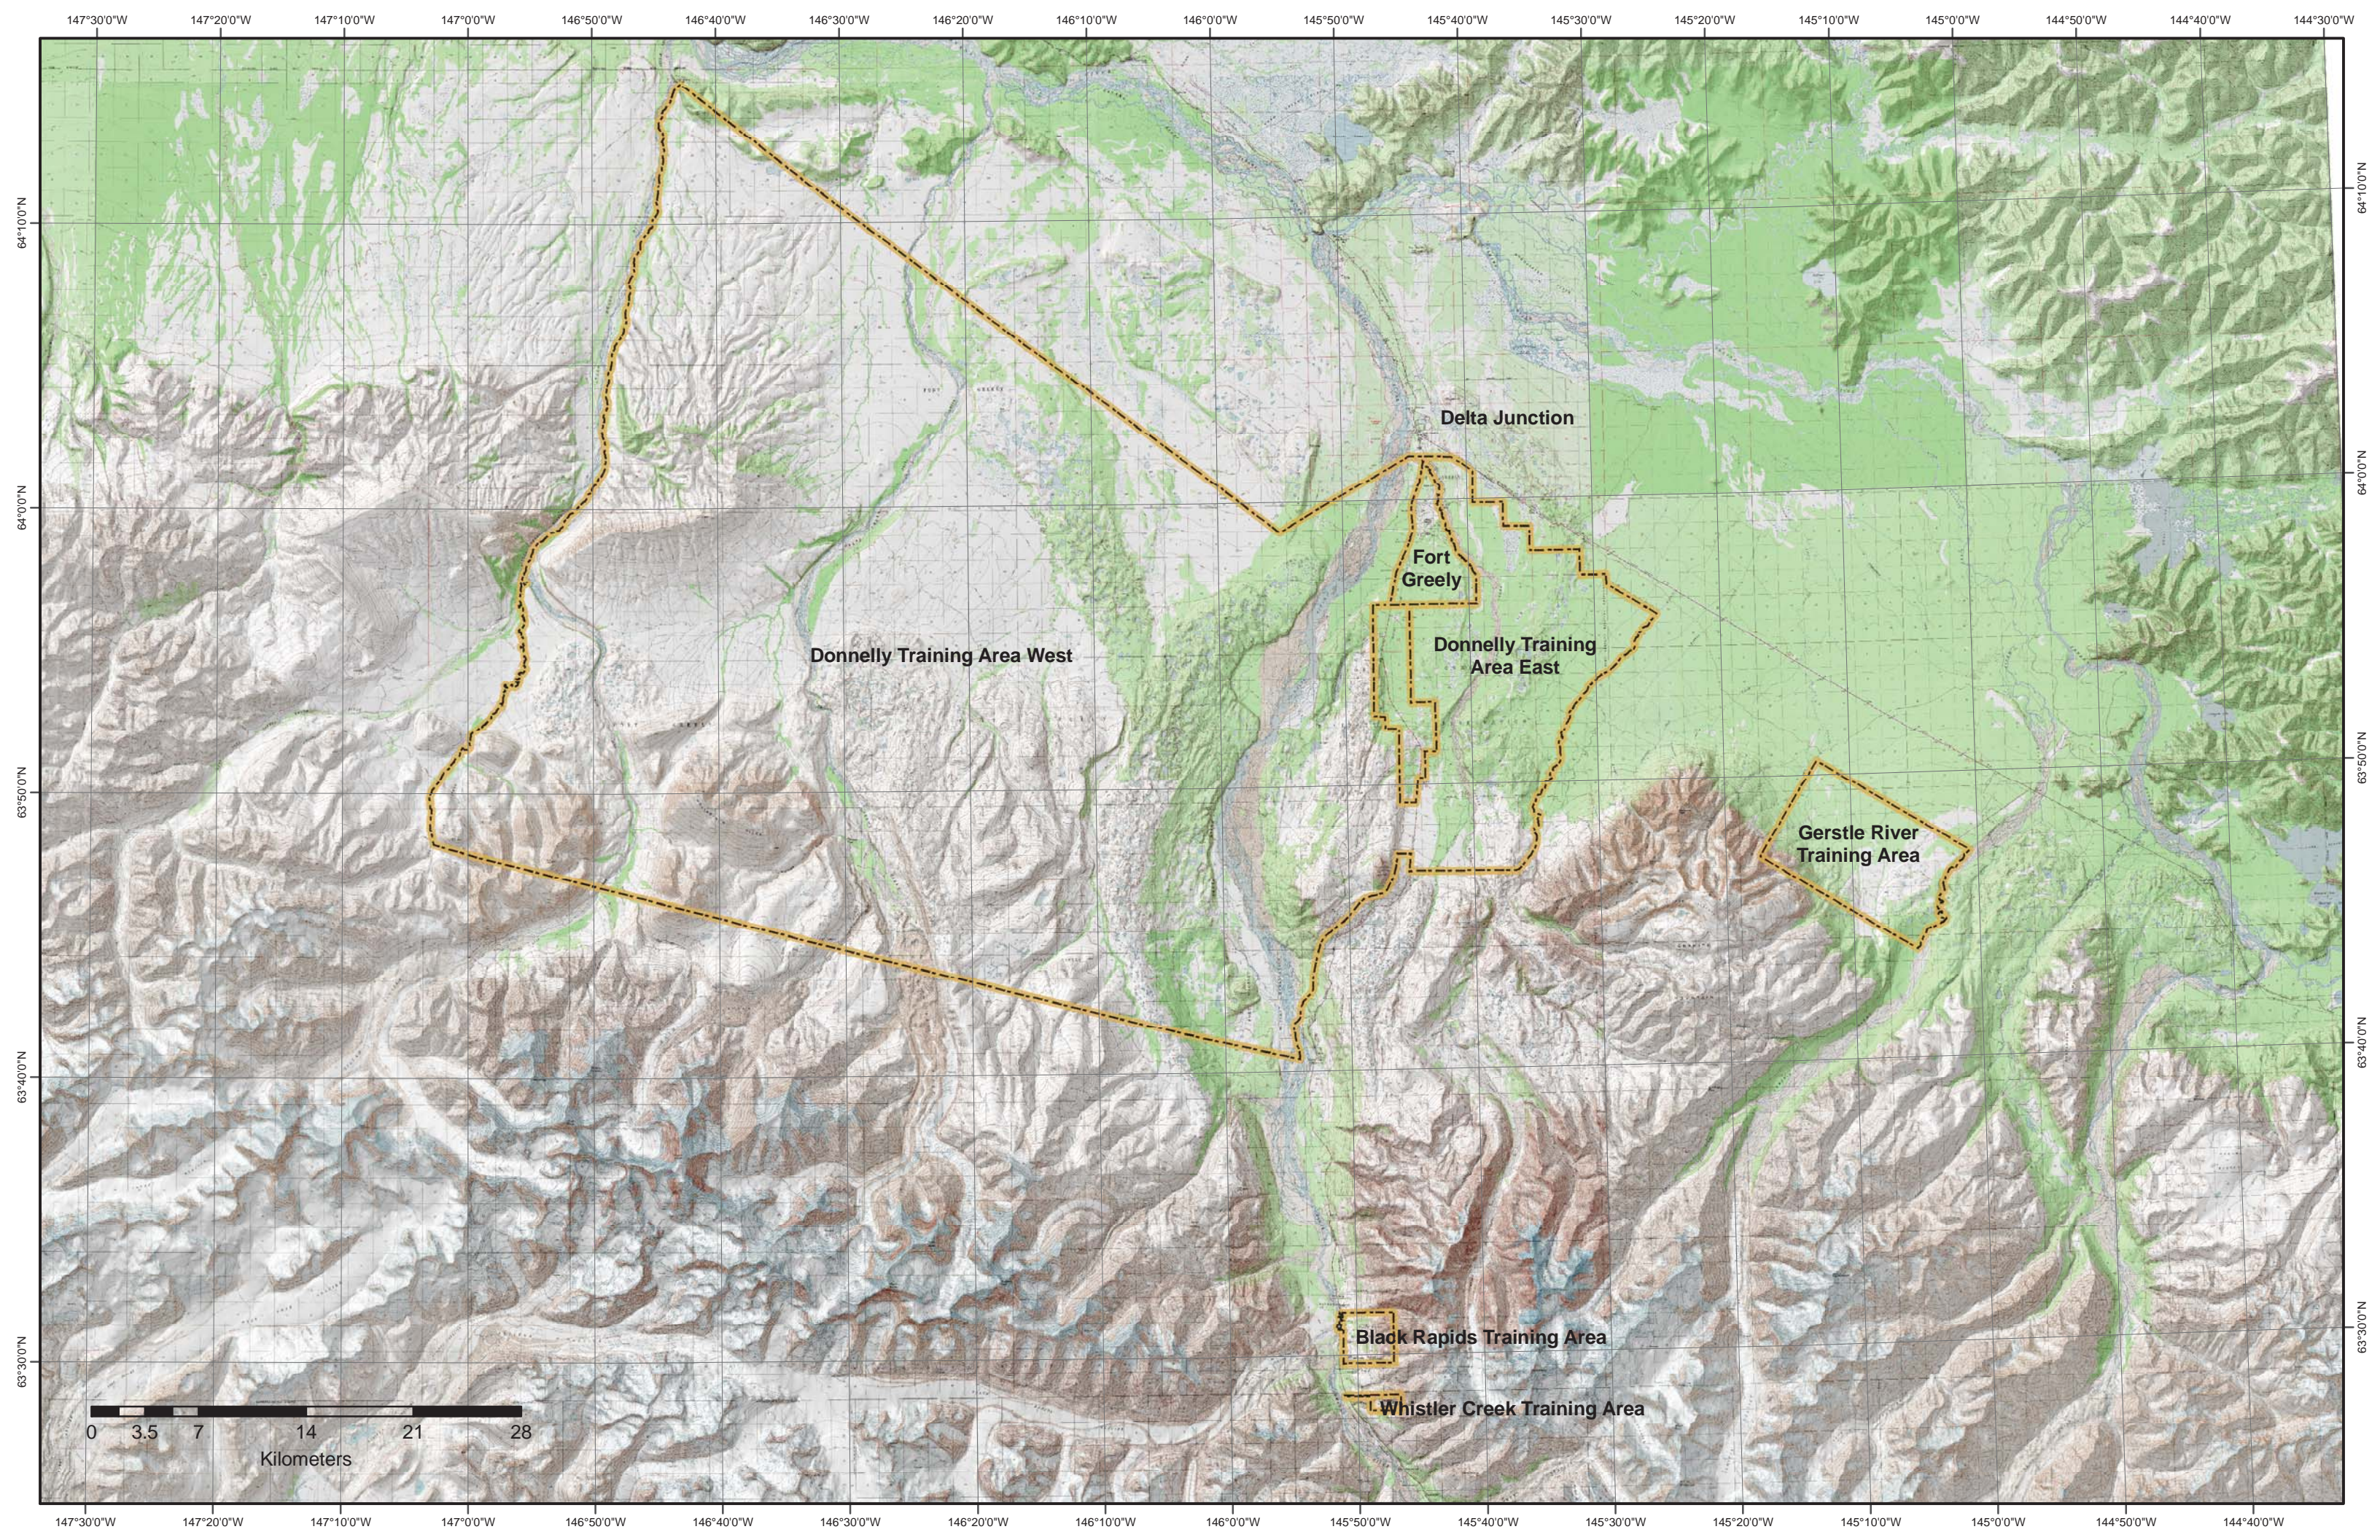

0 3.5 7 14 21 28
Kilometers

Delta Junction

Fort Greely

Donnelly Training Area West

Donnelly Training Area East

Gerstle River Training Area

Black Rapids Training Area

Whistler Creek Training Area